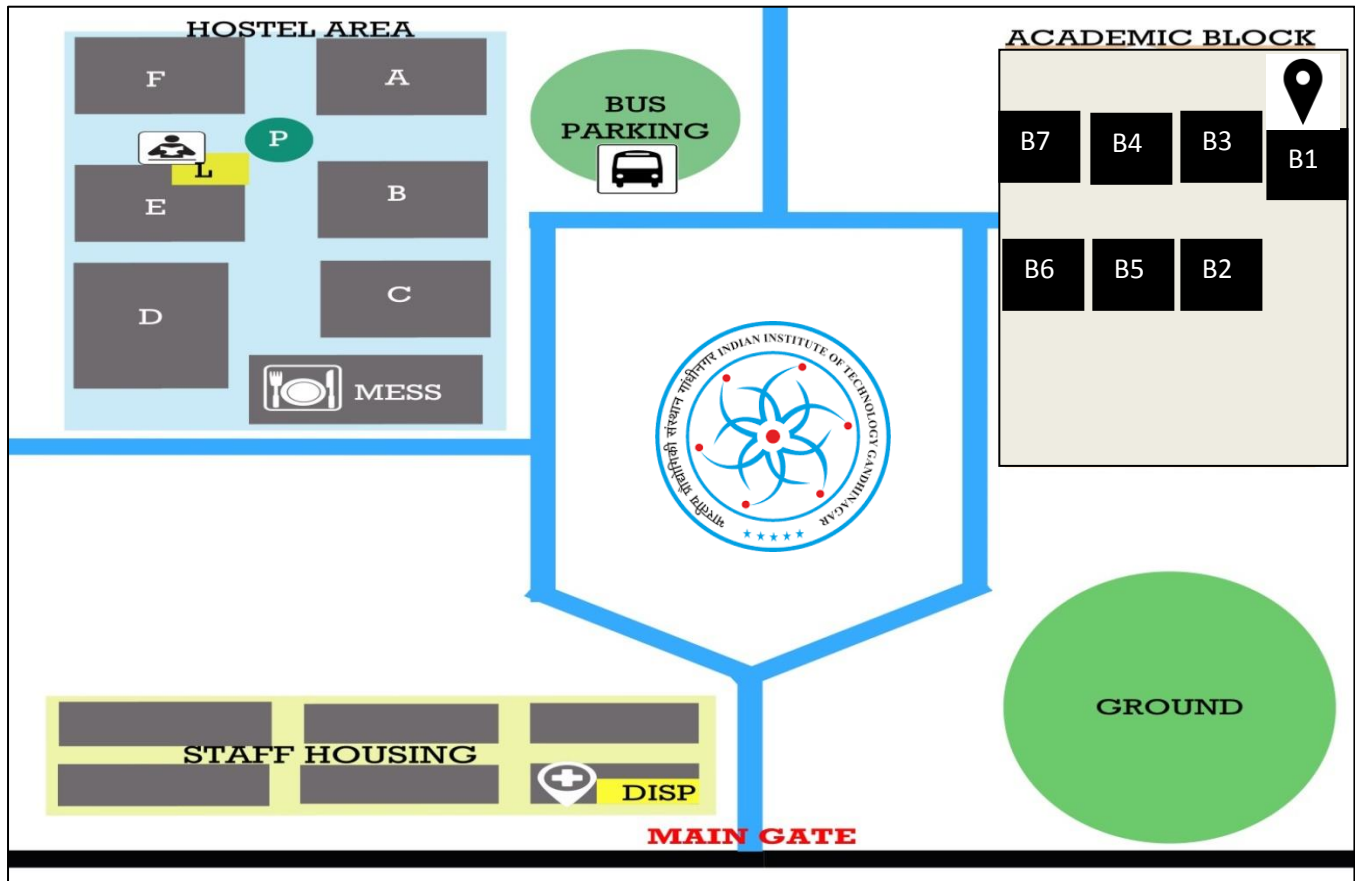

Campus map.

Legends:

Hostels

- A- Aibaan (Girls hostel)
- B- Beauki
- C- Chimair
- D- Duven
- E- Emiet
- F- Firpeal
- P - Panchayat Circle

Important Places...

B1- Conference Venue [Block1 Auditorium]

L- Library [Timings: 9am-9pm]

Disp.- Dispensary [Timings:10am-4pm]

Mess- 2nd Floor

[Break fast: 8am-10am]

[Lunch: At the conference venue]

[Dinner: 7:30- 9:30 pm]